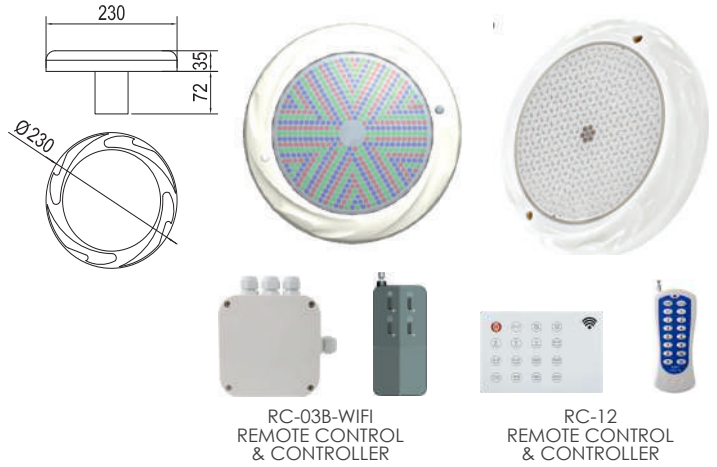

- Made of high quality ABS plastic
- Wall mounted, underwater light for concrete pools
- Halogen bulb 100W-12V AC
- Includes 2.5m underwater cable (H07RN-F 2x1.5)
- Includes 1m of flexible conduit hose
- Tempered protection glass
- UV protection
- Easy to install and simple to service
- Protection rating: IP68
- Optional extras: Protection glass also available in yellow, orange, red, green and blue, and cable can be supplied at different lengths on request

CODE	DESCRIPTION	SPOT	PACKING	WEIGHT	VOLUME
				kg	m ³
WLP-100	ABS Underwater Halogen light	100WATT-12V AC	6	1.06	0.07
SSRIM08	Stainless steel AISI 316L V4A rim				

12 | LARGE ABS LED FLAT LIGHT AC

04

- High quality, super bright underwater LED lamps
- Suitable for concrete or liner swimming pools
- Easy to install (Installation kit not included)
- 100% waterproof – lamp filled with epoxy resin
- Acid-proof, alkali-proof and UV resistant
- Low power consumption with long-term stability
- Controller supports 16 colour changing programs
- Includes 4m cable length (H07RN-F 2x1.0 2mm)
- Can be installed in PAR56 light housing with additional fixtures
- Protection rating: IP68