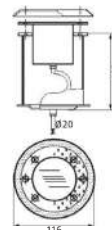

29518/29521