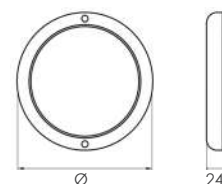

23 | LARGE STAINLESS STEEL LED FLAT LIGHT AC

- High quality, super bright underwater LED lamps
- Suitable for concrete or liner swimming pools
- Made of stainless steel AISI-316
- Easy to install (Installation kit not included)
- 100% waterproof – lamp filled with epoxy resin
- Acid-proof, alkali-proof and UV resistant
- Low power consumption with long-term stability
- Includes 4m cable length (H07RN-F 2x1.0 2mm)
- Can be installed in PAR56 light housing with additional fixtures
- Protection rating: IP68

CODE	LUMEN	COLOR	LED	WATT 12 VAC	Ø	PACKING	WEIGHT	VOLUME
					mm		kg	m³
E-108SS-252-RGB	1350	RGB	252	18	260	1	2	0.068
E-108SS-252-W	2100	White	252	21	260	1	2	0.068
E-108SS-252-WW	2100	Warm white	252	21	260	1	2	0.068
E-108SS-531-RGB	1650	RGB	531	33	260	1	2	0.068
E-108SS-531-W	3600	White	531	36	260	1	2	0.068
E-108SS-531-WW	3600	Warm white	531	36	260	1	2	0.068
E-108SS-423-RGB	2750	RGB	423	55	260	1	2	0.068
E-108SS-423-W	6000	White	423	60	260	1	2	0.068
E-108SS-423-WW	6000	Warm white	423	60	260	1	2	0.068
E-108SS-630-RGB	1800	RGB	630	36	260	1	2	0.068
E-108SS-630-W	3900	White	630	39	260	1	2	0.068
E-108SS-630-WW	3900	Warm white	630	39	260	1	2	0.068
RC-12	Wifi controller and remote control (Input/output 220V-240V AC 600 WATT) - compatible with AC Aqua led lights Except of 420 & 630 led resin					1	0.2	0.0009
RC-03B-WIFI	Wifi controller and remote control (Input/output 220V-240V AC 2200 WATT) - compatible with AC Aqua led lights 420 & 630 led resin					1	0.2	0.0009

24 | SMALL STAINLESS STEEL LED FLAT LIGHT AC