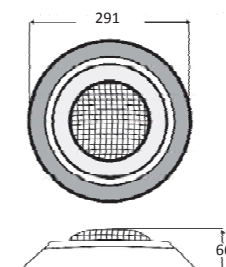

CODE	DESCRIPTION	SPOT	PACKING	WEIGHT	VOLUME
				kg	m³
WLP-100	ABS Underwater Halogen light	100WATT-12V AC	6	1.06	0.07
SSRIM08	Stainless steel AISI 316L V4A rim