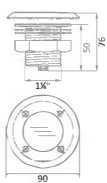

16 | STAINLESS STEEL LARGE U/W LIGHT WITH NICHE

- Made completely of AISI-316 stainless steel
- Available with round or conical shaped niche
- Includes 300W, 12V DC bulb and 2.5m (HO7RN-F 2x4) cable
- Chemical/corrosion resistant
- Simple bulb replacement without lowering the water level
- Protection rating: IP68

STRUCTURE	CODE	NICHE TYPE	DIMENSIONS					PACKING	WEIGHT	VOLUME
			A	B	C	D	E		kg	m³
Concrete	E-133	Conical s.steel	325	300	140	45	152	1	3.30	0.02
	E-134	Round s.steel	300	200	120	222	-	1	3.25	0.02
Liner	E-133-L	Conical s.steel	325	300	140	45	152	1	3.30	0.02
	E-134-L	Round s.steel	300	200	120	222	-	1	3.25	0.02

17 | STAINLESS STEEL ROUND HALOGEN LIGHTS

- Made of AISI-316L V4A stainless steel for increased durability
- Includes 3m of cable
- Protection rating: IP68

29251

CODE	DESCRIPTION	WATT	LUMEN	PACKING	WEIGHT	VOLUME
		12V - AC			kg	m³
29251	S.S. Mini light "Mignon" threaded and ferrule 1 1/4"	20	400	1	2	0.001
29252	S.S. Mini light "Mignon" with recess for concrete	20	400	1	4	0.045
29253	S.S. Mini light "Mignon" with recess for liner	20	400	1	4.5	0.045
29515	S.S. Mini light threaded and ferrule 2"	50	1000	1	3	0.045
29518	S.S. Mini Halogen light with recess for concrete	50	1000	1	4	0.045
29521	S.S. Mini Halogen light with recess for liner	50	1000	1	4.5	0.045
29505	S.S. Medium Halogen light with recess for concrete	100	2000	1	5	0.055
29507	S.S. Medium Halogen light with recess for liner	100	2000	1	5.5	0.055
29506	S.S. Medium Halogen light with recess for concrete	150	3000	1	5	0.055
29508	S.S. Medium Halogen light with recess for liner	150	3000	1	5.5	0.055
29200	S.S. Standard Halogen light with recess for concrete	300	6000	1	8	0.021
29201	S.S. Standard Halogen light with recess for liner	300	6000	1	9	0.021