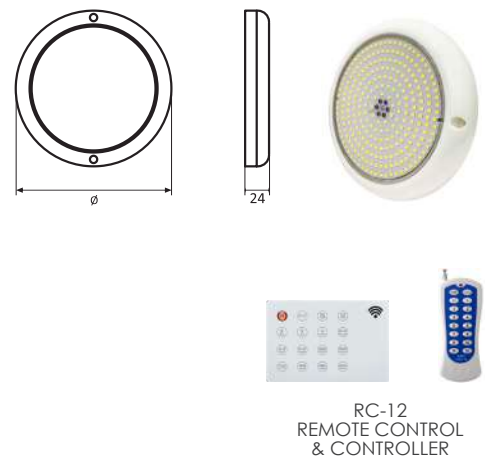

CODE	LUMEN	COLOR	LED	WATT	Ø	PACKING	WEIGHT	VOLUME
					mm		kg	m³
E-107-252-W	2100	White	252	21	152	1	0.87	0.045
E-107-252-WW	2100	Warm white	252	21	152	1	0.87	0.045
E-107-252-RGB	1350	RGB	252	18	152	1	0.87	0.045
RC-12	Wifi controller and remote control (Input/output 220V-240V 600w)					1	0.2	0.0009
E-108KIT	Installation kit for liner pool					1	0.2	0.01