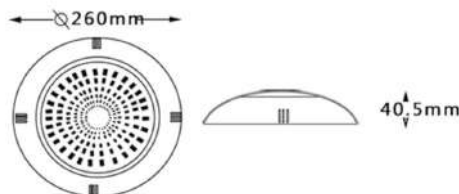

14 | BIG ABS LED RESIN FLAT LIGHT DC

- Made of high quality ABS plastic
- 100% waterproof resin-filled underwater lamp
- Size: 260mm x 40.5mm
- Certification: CE and ROHS
- Protection rating: IP68
- Warranty: 2 years

CODE	LUMEN	COLOR	LED	WATT	Ø	PACKING	WEIGHT	VOLUME
					mm		kg	m³
E-131-252-RGB	900	RGB	252	18	260	1	1.5	0.0052
E-131-252-W	2100	White	252	18	260	1	1.5	0.0052
E-131-252-WW	2100	Warm white	252	18	260	1	1.5	0.0052
E-131-441-RGB	1650	RGB	441	35	260	1	1.5	0.0052
E-131-441-W	3600	White	441	35	260	1	1.5	0.0052
E-131-441-WW	3600	Warm white	441	35	260	1	1.5	0.0052
E-131-630-RGB	2750	RGB	630	42	260	1	1.5	0.0052
E-131-630-W	6000	White	630	42	260	1	1.5	0.0052
E-131-630-WW	6000	Warm white	630	42	260	1	1.5	0.0052
E-131KIT	Installation kit for E-131 LED for liner pool					1	0.20	0.01
RC-03	Controller and remote controller (5-24 V DC INPUT-OUTPUT 11.66A 140 WATT)					1	0.40	0.0014
RC-04	Amplifier 140 Watt					1	0.20	0.0006

15 | SMALL ABS LED FLAT LIGHT DC

- Made of high quality ABS plastic
- 100% waterproof resin-filled underwater lamp
- Size: 130mm x 15mm
- Certification: CE and RoHS compliant
- Protection rating: IP68
- Warranty: 2 years