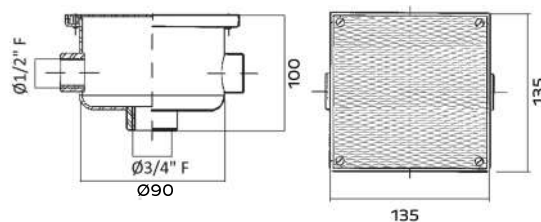

26 | CONNECTION BOX

STAINLESS STEEL CONNECTION BOX

- For connections between lights
- Made of AISI-316 L stainless steel
- Fully waterproof with O-ring for cover and gland seals for outlets
- Protection rating: IP65