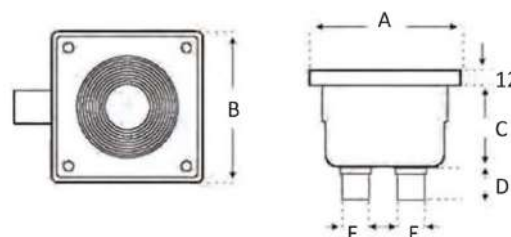

26 | CONNECTION BOX

STAINLESS STEEL CONNECTION BOX

- For connections between lights
- Made of AISI-316 L stainless steel
- Fully waterproof with O-ring for cover and gland seals for outlets
- Protection rating: IP65

CODE	PACKING	WEIGHT	VOLUME
		kg	m ³
E-244	1	1.10	0.002

AQUA ABS CONNECTION BOX

- For connections between lights
- Made of white ABS plastic
- UV-A resistant
- Fully waterproof with O-ring for cover and gland seals for outlets
- Protection rating: IP65

CODE	DIMENSIONS				PACKING	WEIGHT	VOLUME
	A	B	C	D		kg	m ³
200300009	13.5	13.5	10.5	M25	40	15	0.1

ABS CONNECTION BOX

- For connections between lights
- Made of white ABS plastic
- UV-A resistant
- Fully waterproof with O-ring incorporated into the lid
- Includes two cable connectors
- Protection rating: IP65