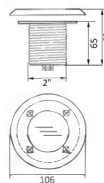

16 | STAINLESS STEEL LARGE U/W LIGHT WITH NICHE

- Made completely of AISI-316 stainless steel
- Available with round or conical shaped niche
- Includes 300W, 12V DC bulb and 2.5m (HO7RN-F 2x4) cable
- Chemical/corrosion resistant
- Simple bulb replacement without lowering the water level
- Protection rating: IP68

STRUCTURE	CODE	NICHE TYPE	DIMENSIONS					PACKING	WEIGHT	VOLUME
			A	B	C	D	E		kg	m³
Concrete	E-133	Conical s.steel	325	300	140	45	152	1	3.30	0.02
	E-134	Round s.steel	300	200	120	222	-	1	3.25	0.02
Liner	E-133-L	Conical s.steel	325	300	140	45	152	1	3.30	0.02
	E-134-L	Round s.steel	300	200	120	222	-	1	3.25	0.02

17 | STAINLESS STEEL ROUND HALOGEN LIGHTS

- Made of AISI-316L V4A stainless steel for increased durability
- Includes 3m of cable
- Protection rating: IP68

29512

CODE	DESCRIPTION	WATT	LUMEN	PACKING	WEIGHT	VOLUME
		12V - AC			kg	m³
29251	S.S. Mini light "Mignon" threaded and ferrule 1 1/4"	20	400	1	2	0.001
29252	S.S. Mini light "Mignon" with recess for concrete	20	400	1	4	0.045
29253	S.S. Mini light "Mignon" with recess for liner	20	400	1	4.5	0.045
29515	S.S. Mini light threaded and ferrule 2"	50	1000	1	3	0.045
29518	S.S. Mini Halogen light with recess for concrete	50	1000	1	4	0.045
29521	S.S. Mini Halogen light with recess for liner	50	1000	1	4.5	0.045
29505	S.S. Medium Halogen light with recess for concrete	100	2000	1	5	0.055
29507	S.S. Medium Halogen light with recess for liner	100	2000	1	5.5	0.055
29506	S.S. Medium Halogen light with recess for concrete	150	3000	1	5	0.055
29508	S.S. Medium Halogen light with recess for liner	150	3000	1	5.5	0.055
29200	S.S. Standard Halogen light with recess for concrete	300	6000	1	8	0.021
29201	S.S. Standard Halogen light with recess for liner	300	6000	1	9	0.021