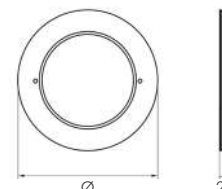

RC-03B-WIFI
REMOTE CONTROL
& CONTROLLER

CODE	LUMEN	COLOR	LED	WATT 12 VAC	Ø	PACKING	WEIGHT	VOLUME
					mm		kg	m³
E-108SS-252-RGB	1350	RGB	252	18	260	1	2	0.068
E-108SS-252-W	2100	White	252	21	260	1	2	0.068
E-108SS-252-WW	2100	Warm white	252	21	260	1	2	0.068
E-108SS-531-RGB	1650	RGB	531	33	260	1	2	0.068
E-108SS-531-W	3600	White	531	36	260	1	2	0.068
E-108SS-531-WW	3600	Warm white	531	36	260	1	2	0.068
E-108SS-423-RGB	2750	RGB	423	55	260	1	2	0.068
E-108SS-423-W	6000	White	423	60	260	1	2	0.068
E-108SS-423-WW	6000	Warm white	423	60	260	1	2	0.068
E-108SS-630-RGB	1800	RGB	630	36	260	1	2	0.068
E-108SS-630-W	3900	White	630	39	260	1	2	0.068
E-108SS-630-WW	3900	Warm white	630	39	260	1	2	0.068
RC-12	Wifi controller and remote control (Input/output 220V-240V AC 600 WATT) - compatible with AC Aqua led lights Except of 420 & 630 led resin					1	0.2	0.0009
RC-03B-WIFI	Wifi controller and remote control (Input/output 220V-240V AC 2200 WATT) - compatible with AC Aqua led lights 420 & 630 led resin					1	0.2	0.0009

24 | SMALL STAINLESS STEEL LED FLAT LIGHT AC

- High quality, super bright underwater LED lamps
- Suitable for concrete or liner swimming pools
- Made of stainless steel AISI-316
- Easy to install (Installation kit not included)
- 100% waterproof – lamp filled with epoxy resin
- Acid-proof, alkali-proof and UV resistant
- Low power consumption with long-term stability
- Includes 4m cable length (H07RN-F 2x1.0 2mm)
- Protection rating: IP68