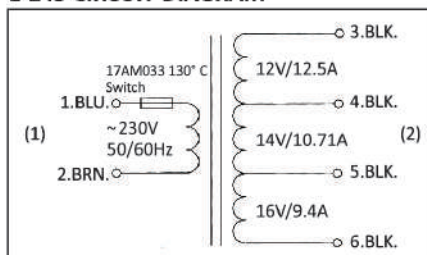

E-245 CIRCUIT DIAGRAM

E-246 CIRCUIT DIAGRAM