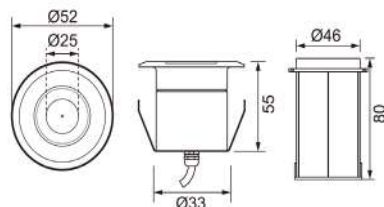

POWER SUPPLY & DIMMING CONTROLLER RC-13

CODE	LUMEN	WATT	VOLTAGE	COLOR	BEAM ANGLE	PACKING	WEIGHT	VOLUME
							kg	m³
28870-W	189	3	12VAC	W	45°	1	0.4	0.00064
28870-WW	204	3	12VAC	WW	45°	1	0.4	0.00064
28870-W-DC	189	3	12VDC	W	45°	1	0.4	0.00064
28870-WW-DC	204	3	12VDC	WW	45°	1	0.4	0.00064
RC-13	Power supply and Dimming controller DC lights white / warm white (220V AC INPUT - OUTPUT 12V DC 100 WATT)					1	0.4	0.001