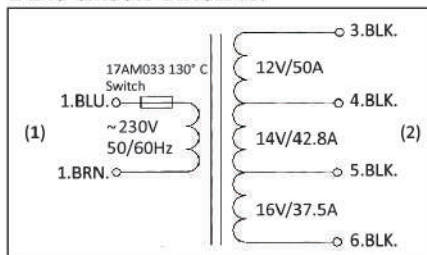

E-245 CIRCUIT DIAGRAM

E-246 CIRCUIT DIAGRAM

E-247 CIRCUIT DIAGRAM

E-248 CIRCUIT DIAGRAM

CODE		UNLOAD VOLTAGE (V ± 5%) AC	LOADING VOLTAGE (V ± 5%) AC	RATED CURRENT (A)
E-245	S1:3~4	0~13.1V	0~12V	12.5A
	S1:3~5	0~15.2V	0~14V	10.71A
	S1:3~6	0~17.65V	0~16V	9.4A
E-246	S1:3~4	0~12.68V	0~12V	25A
	S1:3~5	0~14.87V	0~14V	21.43A
	S1:3~6	0~17.05V	0~16V	18.75A
E-247	S1:3~4	0~12.32V	0~12V	33.33A
	S1:3~5	0~14.67V	0~14V	28.57A
	S1:3~6	0~17.01V	0~16V	25A
E-248	S1:3~4	0~12.6V	0~12V	50A
	S1:3~5	0~14.7V	0~14V	42.8A
	S1:3~6	0~16.8V	0~16V	37.5A