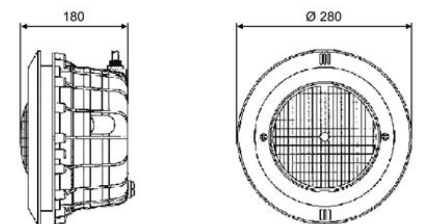

CODE	DESCRIPTION	POWER	LUMEN	PACKING	WEIGHT	VOLUME
					kg	m³
E-101	ABS Underwater light round concrete	300W - 12V - AC	4000	1	2.70	0.015
E-105	ABS Underwater light round liner	300W - 12V - AC	4000	1	2.70	0.015
SSRIM03	Stainless steel AISI 316L V4A Rim			1	0.60	0.01