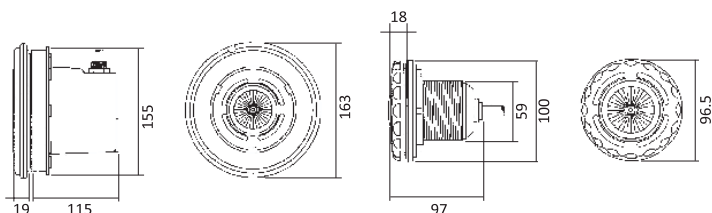

07 | ABS "MINI DICHRO" UNDERWATER LIGHT

- Underwater lamps, ideal for polyester and liner pools or spas
- Made from white UV resistant ABS
- Also available with stainless steel AISI-316L rim
- Simple mechanism to replace bulb
- Protection rating: IP68

CODE	DESCRIPTION	WATTS	LUMEN	PACKING	WEIGHT		VOLUME	
					kg	m³		
E-112	U/W Halogen Light with niche & cable	50W - 12V AC	600	1	5.5	0.022		
E-112-L	UWL Halogen Light with niche & cable for Liner	50W - 12V AC	600	1	5.5	0.022		
SSRIM02	Stainless steel AISI 316L V4A Rim			1	0.3	0.01		
E-113	U/W Halogen Light threaded type with cable	50W - 12V AC	600	1	3	0.010		
E-113-L	U/W Halogen Light threaded type with cable for Liner	50W - 12V AC	600	1	3	0.010		
SSRIM01	Stainless steel AISI 316L V4A Rim			1	0.3	0.01		

LEONARDO SPOT LAMP AC

- Compatible with 50W swimming pool lights
- Impulse colour change using ON/OFF switch on remote control
- Available in 2 models:
  - -Leonardo Colour: 8 colour modes, 5W consumption, 120o beam aperture
  - -Leonardo White: White mode, 6W consumption, 120o beam aperture