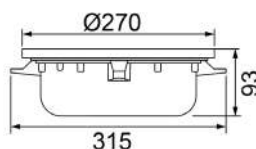

21 | RECESSED LED POOL LIGHT WITH ALUMINIUM ANODIZED REFLECTOR AC/DC

- Material: 316 / 304 stainless steel with aluminium anodized reflector
- Wire VDE Certification
- Working temperature: AQ-006K (1-20oC – 48oC), AQ-007K (1-20oC – 42oC)
- Protection rating: IP68