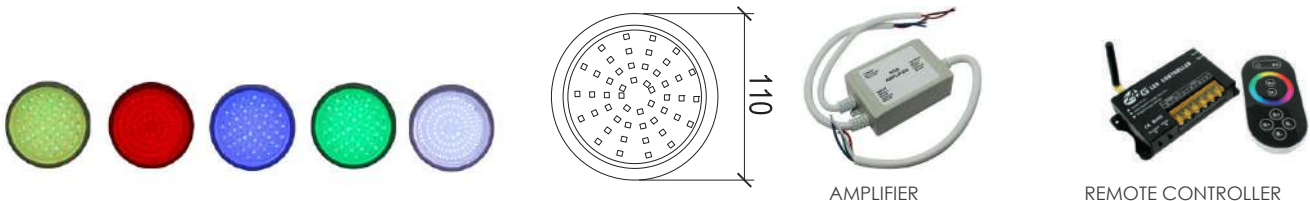

CODE	COLOR	LED	LUMEN	WATT	VOLTAGE	PACKING	WEIGHT	VOLUME
							kg	m³
E-305-W	White	153	1130	15 W	12 V DC	1	0.3	0.01
E-305-WW	Warm white	153	1150	15 W	12 V DC	1	0.3	0.01
E-305-RGB	RGB	153	580	15 W	12 V DC	1	0.3	0.01
RC-03	Controller and remote controller (5-24 V DC INPUT-OUTPUT 11.66A 140 WATT)					1	0.40	0.0014
RC-04	Amplifier 140 Watt					1	0.20	0.0006