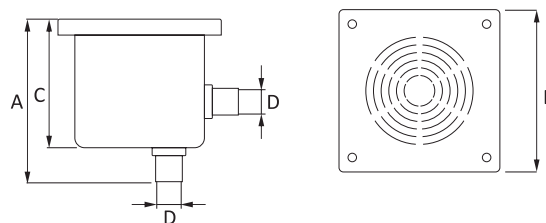

CODE	DIMENSIONS				PACKING	WEIGHT	VOLUME
	A	B	C	D		kg	m³
200300009	13.5	13.5	10.5	M25	40	15	0.1

ABS CONNECTION BOX

- For connections between lights
- Made of white ABS plastic
- UV-A resistant
- Fully waterproof with O-ring incorporated into the lid
- Includes two cable connectors
- Protection rating: IP65