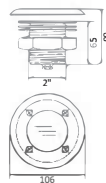

16 | STAINLESS STEEL LARGE U/W LIGHT WITH NICHE

- Made completely of AISI-316 stainless steel
- Available with round or conical shaped niche
- Includes 300W, 12V DC bulb and 2.5m (HO7RN-F 2x4) cable
- Chemical/corrosion resistant
- Simple bulb replacement without lowering the water level
- Protection rating: IP68

STRUCTURE	CODE	NICHE TYPE	DIMENSIONS					PACKING	WEIGHT	VOLUME
			A	B	C	D	E		kg	m³
Concrete	E-133	Conical s.steel	325	300	140	45	152	1	3.30	0.02
	E-134	Round s.steel	300	200	120	222	-	1	3.25	0.02
Liner	E-133-L	Conical s.steel	325	300	140	45	152	1	3.30	0.02
	E-134-L	Round s.steel	300	200	120	222	-	1	3.25	0.02

17 | STAINLESS STEEL ROUND HALOGEN LIGHTS

- Made of AISI-316L V4A stainless steel for increased durability
- Includes 3m of cable
- Protection rating: IP68

29515

CODE	DESCRIPTION	WATT	LUMEN	PACKING	WEIGHT	VOLUME
		12V - AC			kg	m³
29251	S.S. Mini light "Mignon" threaded and ferrule 1 1/4"	20	400	1	2	0.001
29252	S.S. Mini light "Mignon" with recess for concrete	20	400	1	4	0.045
29253	S.S. Mini light "Mignon" with recess for liner	20	400	1	4.5	0.045
29515	S.S. Mini light threaded and ferrule 2"	50	1000	1	3	0.045
29518	S.S. Mini Halogen light with recess for concrete	50	1000	1	4	0.045
29521	S.S. Mini Halogen light with recess for liner	50	1000	1	4.5	0.045
29505	S.S. Medium Halogen light with recess for concrete	100	2000	1	5	0.055
29507	S.S. Medium Halogen light with recess for liner	100	2000	1	5.5	0.055
29506	S.S. Medium Halogen light with recess for concrete	150	3000	1	5	0.055
29508	S.S. Medium Halogen light with recess for liner	150	3000	1	5.5	0.055
29200	S.S. Standard Halogen light with recess for concrete	300	6000	1	8	0.021
29201	S.S. Standard Halogen light with recess for liner	300	6000	1	9	0.021