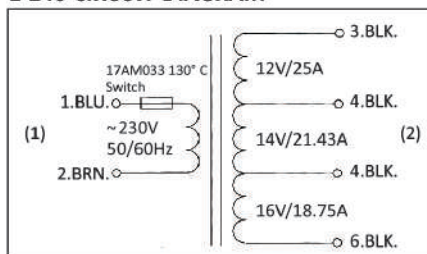

E-247 CIRCUIT DIAGRAM