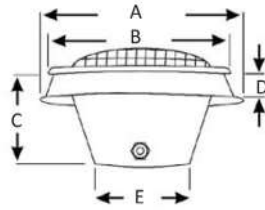

E-133 /E-133-L

STRUCTURE	CODE	NICHE TYPE	DIMENSIONS					PACKING	WEIGHT	VOLUME
			A	B	C	D	E		kg	m³
Concrete	E-133	Conical s.steel	325	300	140	45	152	1	3.30	0.02
	E-134	Round s.steel	300	200	120	222	-	1	3.25	0.02
Liner	E-133-L	Conical s.steel	325	300	140	45	152	1	3.30	0.02
	E-134-L	Round s.steel	300	200	120	222	-	1	3.25	0.02

17 | STAINLESS STEEL ROUND HALOGEN LIGHTS

- Made of AISI-316L V4A stainless steel for increased durability
- Includes 3m of cable
- Protection rating: IP68