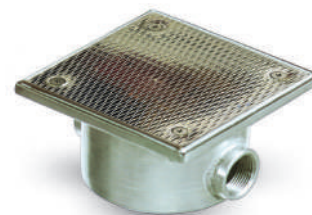

26 | CONNECTION BOX

STAINLESS STEEL CONNECTION BOX

- For connections between lights
- Made of AISI-316 L stainless steel
- Fully waterproof with O-ring for cover and gland seals for outlets
- Protection rating: IP65