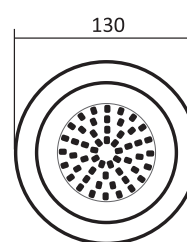

15 | SMALL ABS LED FLAT LIGHT DC

- Made of high quality ABS plastic
- 100% waterproof resin-filled underwater lamp
- Size: 130mm x 15mm
- Certification: CE and RoHS compliant
- Protection rating: IP68
- Warranty: 2 years