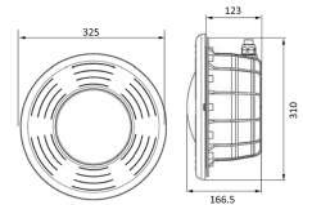

04 ELECTRICAL EQUIPMENT

INDEX

01	AQUA ABS LUXE UNDERWATER LIGHTS	110
02	ABS UNDERWATER LIGHT	110
03	UNDERWATER LED BULBS & REMOTE PAR 56 AC	111
04	UNDERWATER LED BULBS & REMOTE PAR 56 DC	111
05	RESIN UW LED BULB PAR 56 AC	112
06	RESIN UW LED BULB PAR 56 DC	112
07	ABS "MINI DICHRO" UNDERWATER LIGHT	113
08	MINI RESIN SPOT LIGHT AC	114
09	MINI RESIN SPOT LIGHT DC	114
10	UNDER WATER FLAT LIGHT	115
11	ABS WALL MOUNTED FLAT LIGHT	115
12	LARGE ABS LED FLAT LIGHT AC.....	116
13	SMALL ABS LED FLAT LIGHT AC	116
14	BIG ABS LED RESIN FLAT LIGHT DC	117
15	SMALL ABS LED RESIN FLAT LIGHT DC	117
16	STAINLESS STEEL LARGE U/W LIGHT WITH NICHE	118
17	STAINLESS STEEL ROUND HALOGEN LIGHTS	118
18	STAINLESS STEEL SQUARE HALOGEN LIGHTS	119
19	RECESSED SPOT LED POOL LIGHT AC/DC	119
20	RECESSED LED POOL LIGHT AC/DC	120
21	RECESSED LED POOL LIGH WITH ALUMINIUM ANODIZED REFLECTOR AC/DC	121
22	ULTRA THIN RESIN FILLED WALL MOUNT LED	122
23	LARGE STAINLESS STEEL LED FLAT LIGHT AC.....	123
24	SMALL STAINLESS STEEL LED FLAT LIGHT AC	123
25	STAINLESS STEEL ULTRA FLAT LED RESIN LIGHT DC	124
26	CONNECTION BOX	125
27	FLEXIBLE CONNECTION CABLE	126
28	INSULATING GEL IP68	126
29	DC TRANSFORMER	126
30	CASCADE TRANSFORMER	127

STRUCTURE	CODE	DESCRIPTION	LUMEN	POWER	PACKING	WEIGHT	VOLUME
						kg	m ³
Concrete	200300002	Par56 under water Halogen light complete with installation kit	4000	300W - 12V AC	1	4.5	0.035
Liner	200300001	Par56 under water Halogen light complete with installation kit	4000	300W - 12V AC	1	4.5	0.035
	SSRIM04	Stainless steel AISI316L V4A rim			1	0.6	0.01