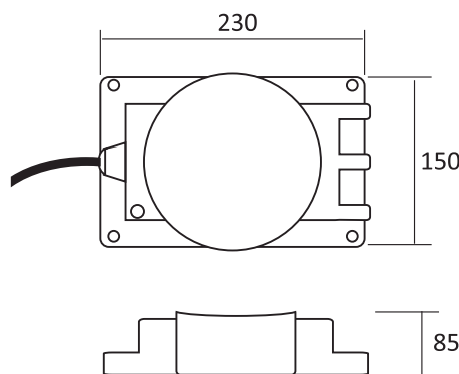

E-245 CIRCUIT DIAGRAM

E-246 CIRCUIT DIAGRAM

E-247 CIRCUIT DIAGRAM

E-248 CIRCUIT DIAGRAM

CODE		UNLOAD VOLTAGE (V ± 5%) AC	LOADING VOLTAGE (V ± 5%) AC	RATED CURRENT (A)
E-245	S1:3~4	0~13.1V	0~12V	12.5A
	S1:3~5	0~15.2V	0~14V	10.71A
	S1:3~6	0~17.65V	0~16V	9.4A
E-246	S1:3~4	0~12.68V	0~12V	25A
	S1:3~5	0~14.87V	0~14V	21.43A
	S1:3~6	0~17.05V	0~16V	18.75A
E-247	S1:3~4	0~12.32V	0~12V	33.33A
	S1:3~5	0~14.67V	0~14V	28.57A
	S1:3~6	0~17.01V	0~16V	25A
E-248	S1:3~4	0~12.6V	0~12V	50A
	S1:3~5	0~14.7V	0~14V	42.8A
	S1:3~6	0~16.8V	0~16V	37.5A