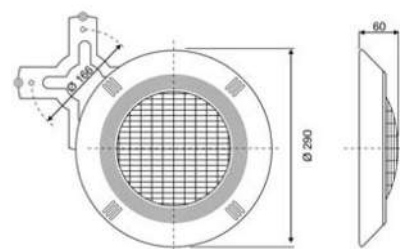

10 | UNDER WATER FLAT LIGHT

- Manufactured in special ABS plastic – UV resistant
- Wall connection using reinforced cross with anchors and screws
- Fixing to a 1.5" inlet available on request
- Durable, reliable and secure
- Very economical and easy to install
- Includes 2.5m underwater cable
- Stainless steel rim also available

CODE	DESCRIPTION	SPOT	PACKING	WEIGHT	VOLUME
				kg	m³
E-108	ABS Underwater light "FLAT" Light	100WATT-12V	1	1.2	0.063
SSRM07	Stainless steel AISI 316L V4A rim		1	0.6	0.01

11 | ABS WALL MOUNTED FLAT LIGHT

- Made of high quality ABS plastic
- Wall mounted, underwater light for concrete pools
- Halogen bulb 100W-12V AC
- Includes 2.5m underwater cable (H07RN-F 2x1.5)
- Includes 1m of flexible conduit hose
- Tempered protection glass
- UV protection
- Easy to install and simple to service
- Protection rating: IP68
- Optional extras: Protection glass also available in yellow, orange, red, green and blue, and cable can be supplied at different lengths on request