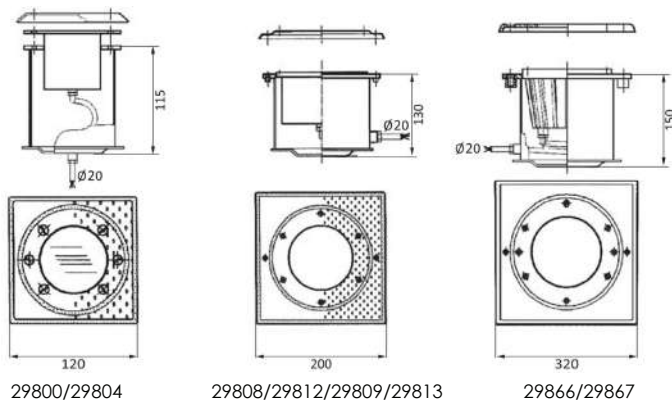

18 | STAINLESS STEEL SQUARE HALOGEN LIGHTS

- Made of AISI-316L V4A stainless steel for increased durability
- Includes recess for concrete or liner pools and 3m of cable
- Protection rating: IP68

CODE	DESCRIPTION	WATT	LUMEN	PACKING	WEIGHT	VOLUME
		12V - AC			kg	m³
29800	S.S. Mini Halogen light with recess for concrete	50	1000	1	4	0.045
29804	S.S. Mini Halogen light with recess for liner	50	1000	1	4.5	0.045
29808	S.S. Medium Halogen light with recess for concrete	100	2000	1	5	0.055
29812	S.S. Medium Halogen light with recess for liner	100	2000	1	5.5	0.055
29809	S.S. Medium Halogen light with recess for concrete	150	3000	1	5	0.055
29813	S.S. Medium Halogen light with recess for liner	150	3000	1	5.5	0.055
29866	S.S. Standard Halogen light with recess for concrete	300	6000	1	8	0.021
29867	S.S. Standard Halogen light with recess for liner	300	6000	1	9	0.021

19 | RECESSED SPOT LED POOL LIGHT AC/DC

- Material: stainless steel 316
- Available in white, warm white or RGB colours
- Protection rating: IP68
- Frequency (Hz) : 50 ~60 Hz
- Cable size : VDE 2.5 m
- Working temperature (°C) : -20° ~ + 45°