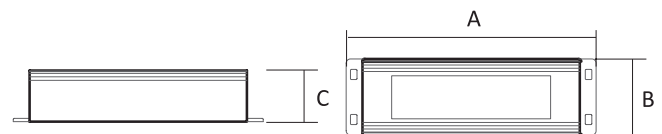

CODE	POWER	DIMENSIONS MM			MAX. OUTPUT CURRENT (DC)	PF	PACKING	WEIGHT	VOLUME
	W	A	B	C				kg	m³
E-250	100	230	70	46	4.15A	> 0.98	1	1.05	0.016
E-251	150	256	78	47	6.25A	> 0.98	1	1.5	0.018
E-252	300	276	78	47	12.5A	> 0.98	1	1.8	0.022
E-253	360	276	78	47	15A	> 0.98	1	1.8	0.022