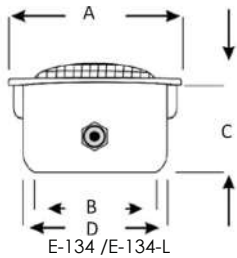

E-134 /E-134-L