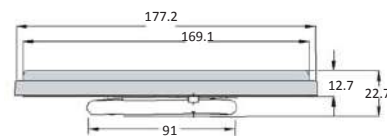

05 | RESIN UW LED
BULB PAR 56 AC

- Waterproof lamp suitable for swimming pools and water features
- Water-proof casing made of special epoxy resin
- Acid-proof, alkali-proof and UV resistant to 60°C
- Energy efficient PAR56 LED Bulb
- Multiple colour options
- Remote control available on request

CODE	COLOR	LED	LUMEN	WATTS	VOLTAGE	PACKING	WEIGHT	VOLUME
							kg	m³
E-129-252-W	White	252	2100	21 W	12 V AC	1	1.1	0.006
E-129-252-WW	Warm white	252	2100	21 W	12 V AC	1	1.1	0.006
E-129-252-RGB	RGB	252	900	18 W	12 V AC	1	1.1	0.006
E-129-531-W	White	531	3600	36 W	12 V AC	1	1.1	0.006
E-129-531-WW	Warm white	531	3600	36 W	12 V AC	1	1.1	0.006
E-129-531-RGB	RGB	531	1650	33 W	12 V AC	1	1.1	0.006
E-129-423-W	White	423	6000	60 W	12 V AC	1	1.1	0.006
E-129-423-WW	Warm white	423	6000	60 W	12 V AC	1	1.1	0.006
E-129-423-RGB	RGB	423	2750	55 W	12 V AC	1	1.1	0.006
E-129-630-W	White	630	3900	45 W	12 V AC	1	1.1	0.006
E-129-630-WW	Warm white	630	3900	45 W	12 V AC	1	1.1	0.006
E-129-630-RGB	RGB	630	1800	40 W	12 V AC	1	1.1	0.006
RC-12	Wifi controller and remote control (Input/output 220V-240V AC 600 WATT) - compatible with AC Aqua led lights Except of 420 & 630 led resin					1	0.2	0.0009
RC-03B-WIFI	Wifi controller and remote control (Input/output 220V-240V AC 2200 WATT) - compatible with AC Aqua led lights 420 & 630 led resin					1	0.2	0.0009

06 | RESIN UW LED
BULB PAR 56 DC

- Waterproof lamp made from high quality ABS
- Low power consumption with long-term stability
- Voltage: 12V DC
- Remote control and amplifier available on request