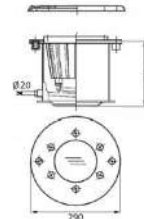

17 | STAINLESS STEEL ROUND HALOGEN LIGHTS

- Made of AISI-316L V4A stainless steel for increased durability
- Includes 3m of cable
- Protection rating: IP68

29251

29252/29253

29512

29515

29518/29521

29505/29506
29507/29508

29200/29201

CODE	DESCRIPTION	WATT	LUMEN	PACKING	WEIGHT	VOLUME
		12V - AC			kg	m ³
29251	S.S. Mini light "Mignon" threaded and ferrule 1 1/4"	20	400	1	2	0.001
29252	S.S. Mini light "Mignon" with recess for concrete	20	400	1	4	0.045
29253	S.S. Mini light "Mignon" with recess for liner	20	400	1	4.5	0.045
29515	S.S. Mini light threaded and ferrule 2"	50	1000	1	3	0.045
29518	S.S. Mini Halogen light with recess for concrete	50	1000	1	4	0.045
29521	S.S. Mini Halogen light with recess for liner	50	1000	1	4.5	0.045
29505	S.S. Medium Halogen light with recess for concrete	100	2000	1	5	0.055
29507	S.S. Medium Halogen light with recess for liner	100	2000	1	5.5	0.055
29506	S.S. Medium Halogen light with recess for concrete	150	3000	1	5	0.055
29508	S.S. Medium Halogen light with recess for liner	150	3000	1	5.5	0.055
29200	S.S. Standard Halogen light with recess for concrete	300	6000	1	8	0.021
29201	S.S. Standard Halogen light with recess for liner	300	6000	1	9	0.021