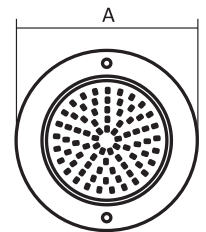

CODE	DESCRIPTION	DIAMETER mm	LED	LUMEN	SPOT	PACKING	WEIGHT	VOLUME
		A					kg	m³
E-301-63W	Resin UW light white color	110	63	364	6W-12V DC	1	0.38	0.01372
E-301-63WW	Resin UW light warm white color	110	63	380	6W-12V DC	1	0.38	0.01372
E-301-63RGB	Resin UW light RGB color	110	63	171	6W-12V DC	1	0.38	0.01372
E-301-108W	Resin UW light white color	160	108	561	10W-12V DC	1	0.72	0.02527
E-301-108WW	Resin UW light warm white color	160	108	581	10W-12V DC	1	0.72	0.02527
E-301-108RGB	Resin UW light RGB color	160	108	290	10W-12V DC	1	0.72	0.02527
E-301-252W	Resin UW light white color	230	252	1235	18W-12V DC	1	1.15	0.04732
E-301-252WW	Resin UW light warm white color	230	252	1250	18W-12V DC	1	1.15	0.04732
E-301-252RGB	Resin UW light RGB color	230	252	613	18W-12V DC	1	1.15	0.04732
E-301-333W	Resin UW light white color	230	333	1587	24W-12V DC	1	1.2	0.04732
E-301-333WW	Resin UW light warm white color	230	333	1600	24W-12V DC	1	1.2	0.04732
E-301-333RGB	Resin UW light RGB color	230	333	880	24W-12V DC	1	1.2	0.04732
E-301-441W	Resin UW light white color	230	441	2018	35W-12V DC	1	1.2	0.04732
E-301-441WW	Resin UW light warm white color	230	441	2043	35W-12V DC	1	1.2	0.04732
E-301-441RGB	Resin UW light RGB color	230	441	1013	35W-12V DC	1	1.2	0.04732
E-302-252W	Resin UW light white color	280	252	1235	18W-12V DC	1	1.6	0.06727
E-302-252WW	Resin UW light warm white color	280	252	1250	18W-12V DC	1	1.6	0.06727
E-302-252RGB	Resin UW light RGB color	280	252	613	18W-12V DC	1	1.6	0.06727
E-302-333W	Resin UW light white color	280	333	1587	24W-12V DC	1	1.6	0.06727
E-302-333WW	Resin UW light warm white color	280	333	1600	24W-12V DC	1	1.6	0.06727
E-302-333RGB	Resin UW light RGB color	280	333	880	24W-12V DC	1	1.6	0.06727
E-302-441W	Resin UW light white color	280	441	2018	35W-12V DC	1	1.6	0.06727
E-302-441WW	Resin UW light warm white color	280	441	2043	35W-12V DC	1	1.6	0.06727
E-302-441RGB	Resin UW light RGB color	280	441	1013	35W-12V DC	1	1.6	0.06727
RC-03	Controller and remote controller (5-24 V DC INPUT-OUTPUT 11.66A 140 WATT)					1	0.40	0.0014
RC-04	Amplifier 140WATT					1	0.20	0.0006