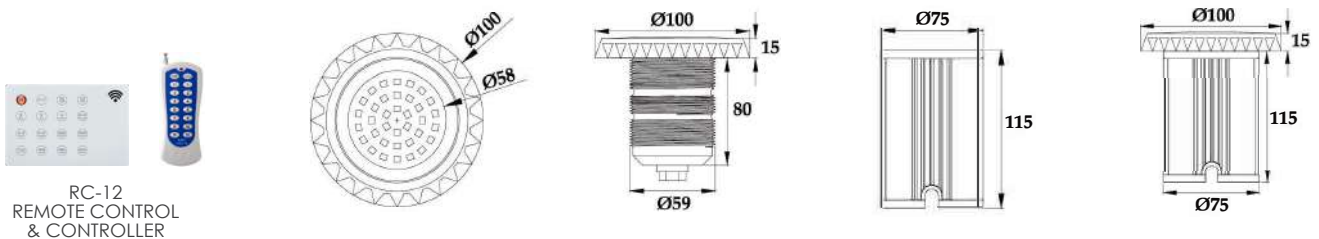

08 | MINI RESIN
SPOT LIGHT AC

04

- High quality, super bright underwater LED lamps
- Ideal for swimming pools and water features
- 100% waterproof – lamp filled with epoxy resin
- Acid-proof, alkali-proof and UV resistant
- Low power consumption with long-term stability
- Supports 16 colour changing programs
- Remote control and amplifier available on request

CODE	COLOR	LED	LUMEN	WATT	VOLTAGE	PACKING	WEIGHT	VOLUME
							kg	m³
E-300-W	White	99	700	7W	12 V AC	1	0.805	0.061
E-300-WW	Warm white	99	700	7W	12 V AC	1	0.805	0.061
E-300-RGB	RGB	99	300	6W	12 V AC	1	0.805	0.061
RC-12	Wifi controller and remote control (Input/output 220V-240V 600w)					1	0.2	0.0009

09 | MINI RESIN
SPOT LIGHT DC

- High quality, white polycarbonate underwater LED lights
- Remote control and amplifier available on request
- Multiple colour programs available
- Protection rating: IP68